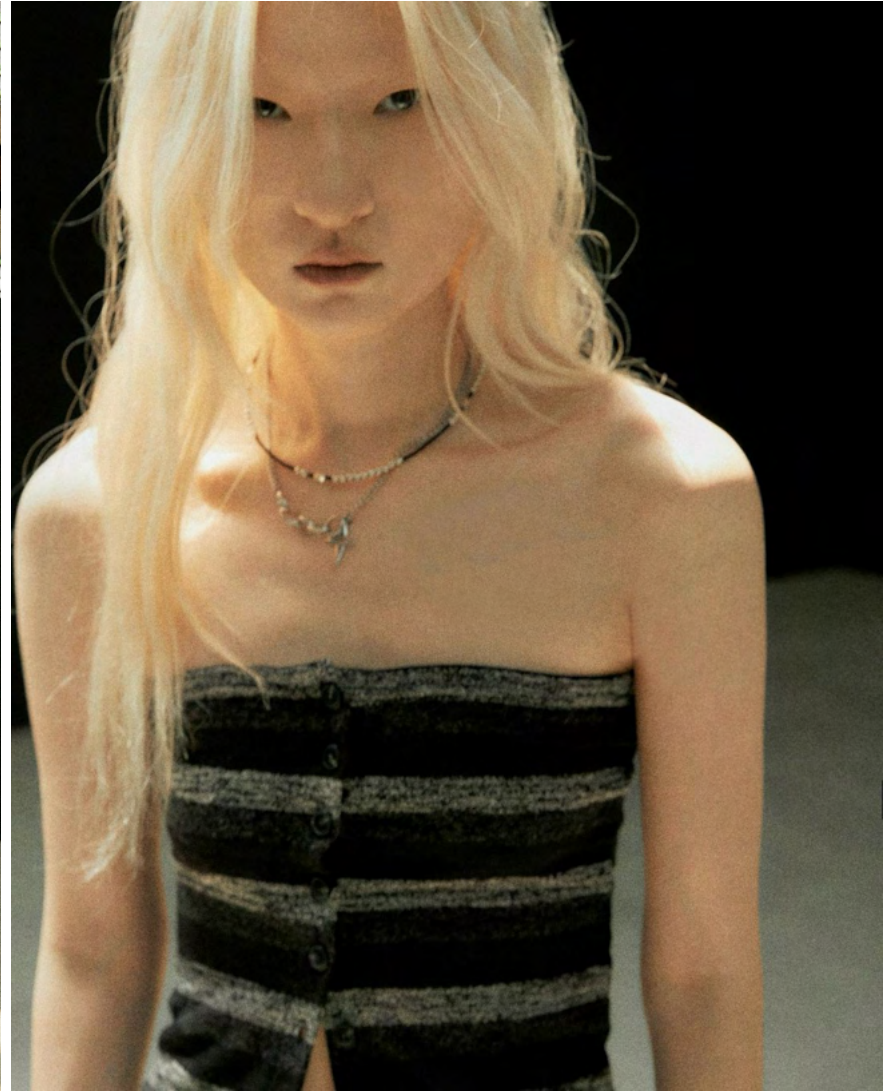

OVER:FACE

SAN SHEN

沈芯如

Height
168

Bust
75

Waist
61

Hips
88

Shoes
US7

Hair
Blond

Eyes
Black

SAN SHEN

SAN SHEN

8bit.t.d

8bit.t.d Spring/Summer campaign 2024
photographed by MEICHI

OVER:FACE
MODELS

SAN SHEN

BEV C
photographed by ADRIAN JIUN

SAN SHEN

Dreck Magazine
photographed by TSENGYENLAN

OVER:FACE
MODELS

SAN SHEN

White Rock [Beyond The Start]
photographed by SIH WEI CHEN

OVER:FACE
MODELS

OVER:FACE