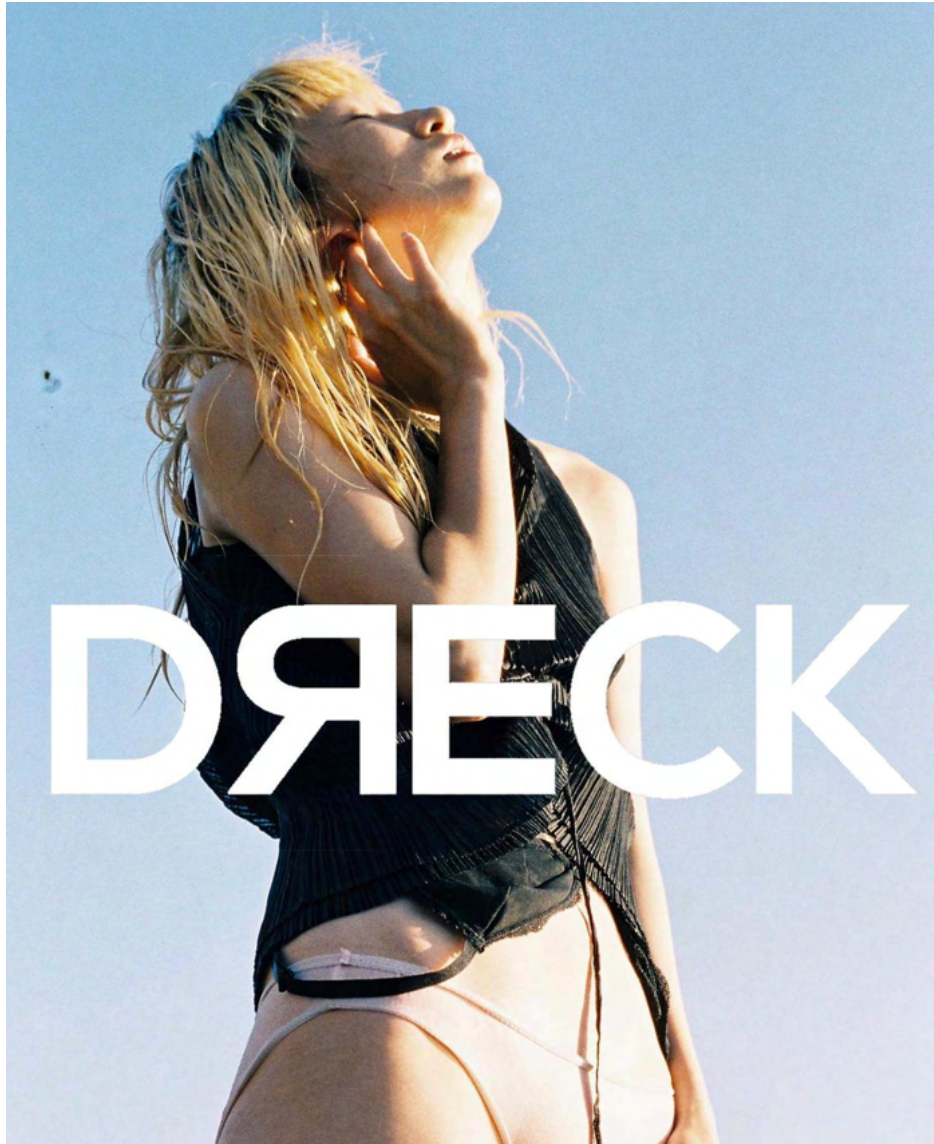

BEV C
photographed by ADRIAN JIUN

SAN SHEN

Dreck Magazine
photographed by TSENGYENLAN

OVER:FACE
MODELS