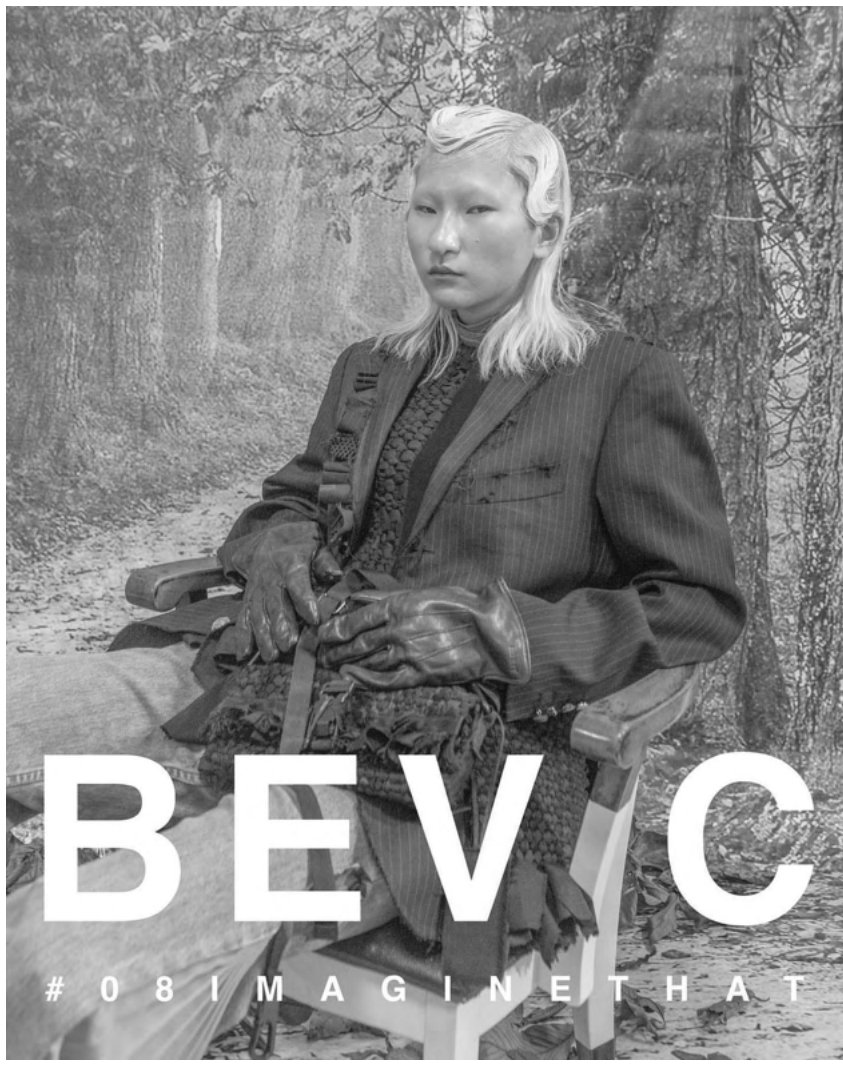

Hair
Blond

Eyes
Black

SAN SHEN

SAN SHEN

8bit.t.d

8bit.t.d Spring/Summer campaign 2024
photographed by MEICHI

OVER:FACE
MODELS

SAN SHEN