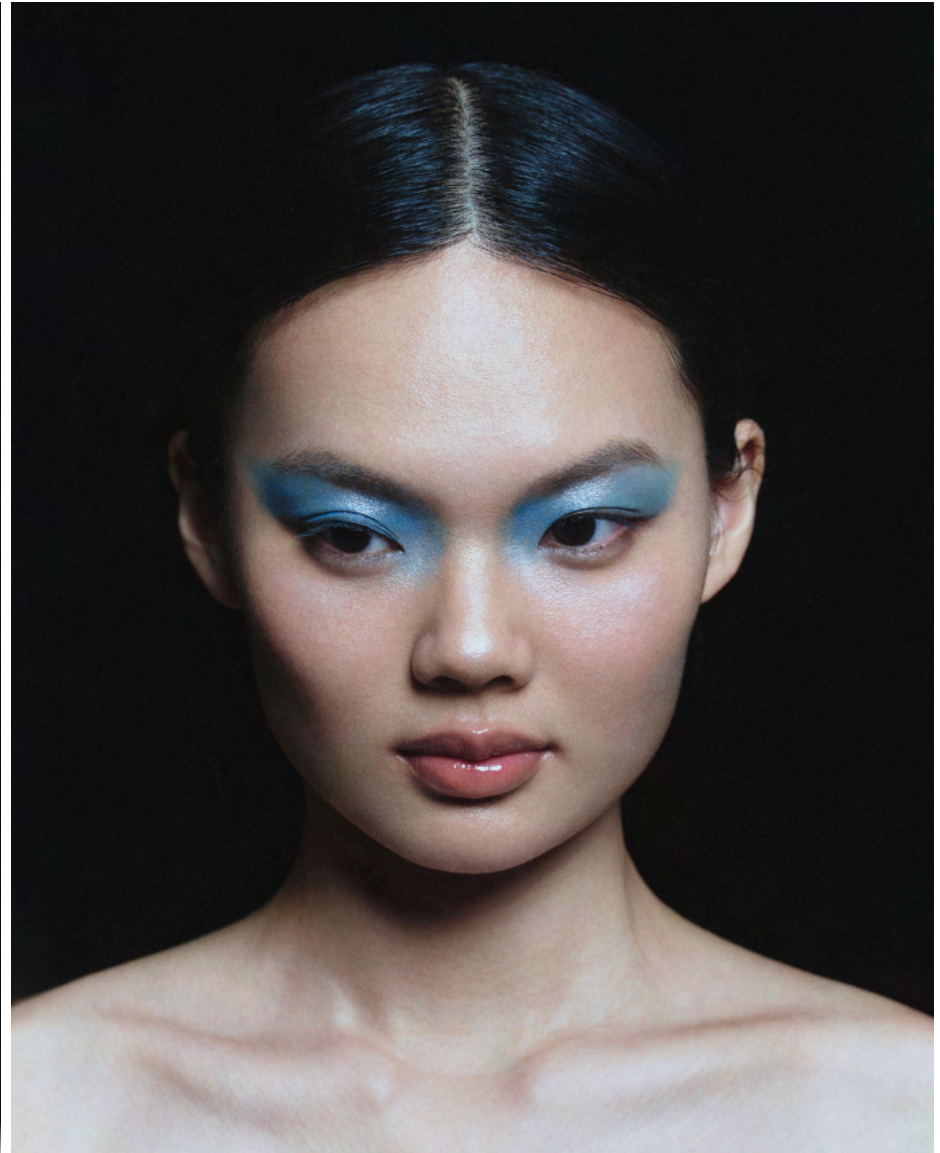

OVER:FACE

SOPHIA WU

吳珊妮

Height
168

Bust
78

Waist
59

Hips
87.5

Shoes
US8

Hair
Black

Eyes
Black

SOPHIA WU

OVER:FACE
MODELS

SOPHIA WU

OVER:FACE
MODELS

SOPHIA WU

OVER:FACE
MODELS